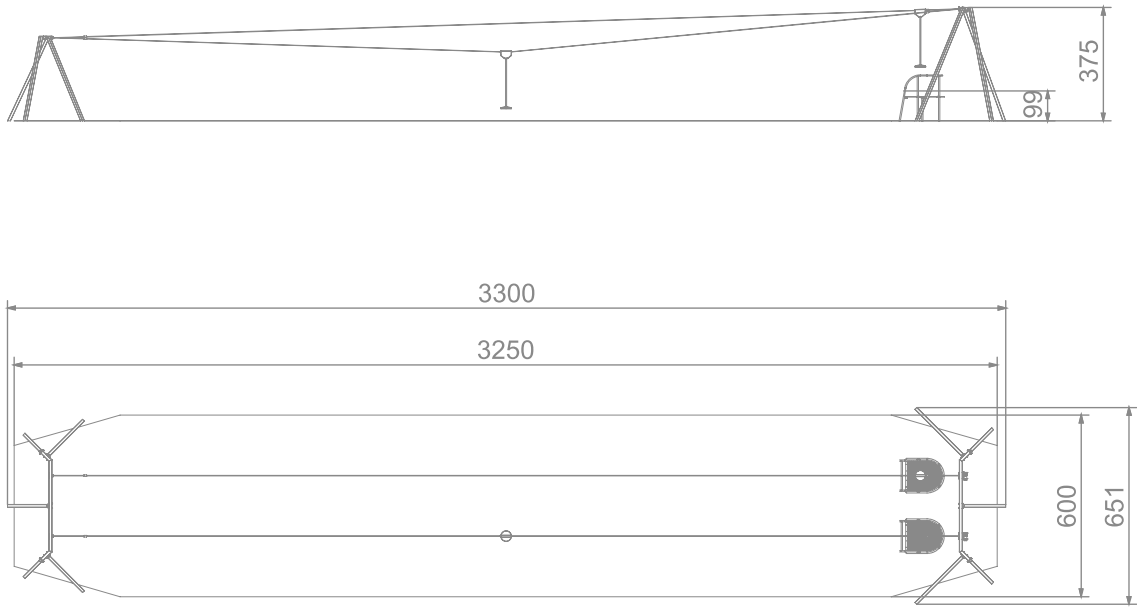

SOCIALIZING

GOING DOWNHILL

INFORMATION ABOUT THE PRODUCT

Dimensions	3300 x 651 cm
Safety zone	3250 x 600 cm
Free space	188 m ²
Overall height	375 cm
Free fall height	99 cm
Amount of users	2
Product complies with PN-EN 1176-1:2017	YES
Availability of spare parts	YES
Age range	3-12
According to PN-EN 1176-1:2017 norm, the product requires applying a safety surface according to the product's free fall height.	

SCALE 1:250

MATERIALS:

SOLID CONSTRUCTION MADE OF BLACK STEEL S235JR, CLEANED IN THE SANDBLASTING PROCESS

ROPE WITH A DIAMETER OF 10 MM HPL PLATFORM PLATE

ANTY-SLIP ANTHRACITE 10 MM HPL PLATFORM PLATE

PLATES OF THE WALLS MADE OF COLOURFUL 13 MM HPL

SOLID CONSTRUCTION MADE OF STAINLESS STEEL AISI 304 TOTALLY

STAINLESS STEEL TROLLEY, SEAT MADE OF SOFT RUBBER, REINFORCED WITH A STEEL SHEET